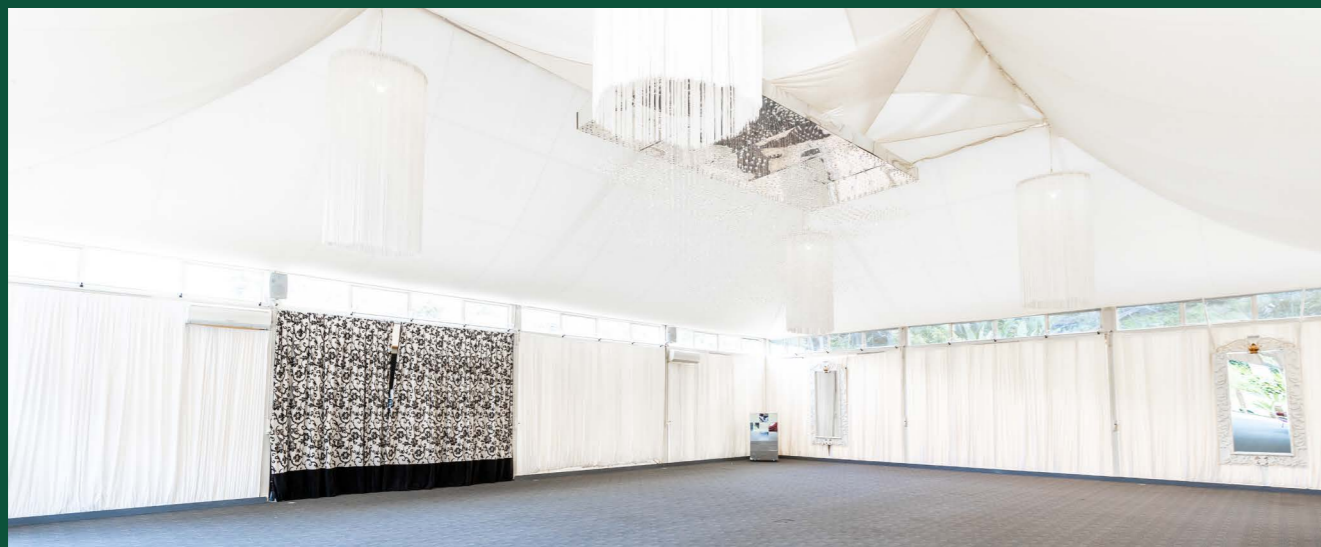

The Spanish Mission homestead sets the scene for your stand-out celebration. Together the Homestead, Lawn and Terrace offers a variety of unique spaces for your guests to enjoy alongside the immaculate lawns, garden terraces, waterfalls, ponds and a historic falé.

# The Lawn, Pavilion and Terrace

The Pavilion

**T**he Lawn, Pavilion and Terrace make for the perfect setting for your grand event. Let your guests explore the immaculate lawns and garden terraces all the while being served cocktails and canapés, or indulge your guests with a banquet in the Pavilion under the sparkling chandelier. With the band set in the Terrace, you will be set for a night of dancing under the stars.

## The Boardroom

K

The Boardroom is an intimate and luxurious setting for business meetings, cocktail parties and intimate dinners. With its natural lighting, views of the garden and elongated dimensions, the Boardroom makes for a transitional space from day to night. Located on the ground floor, this space can overflow into The Orangery and Terrace for larger gatherings.