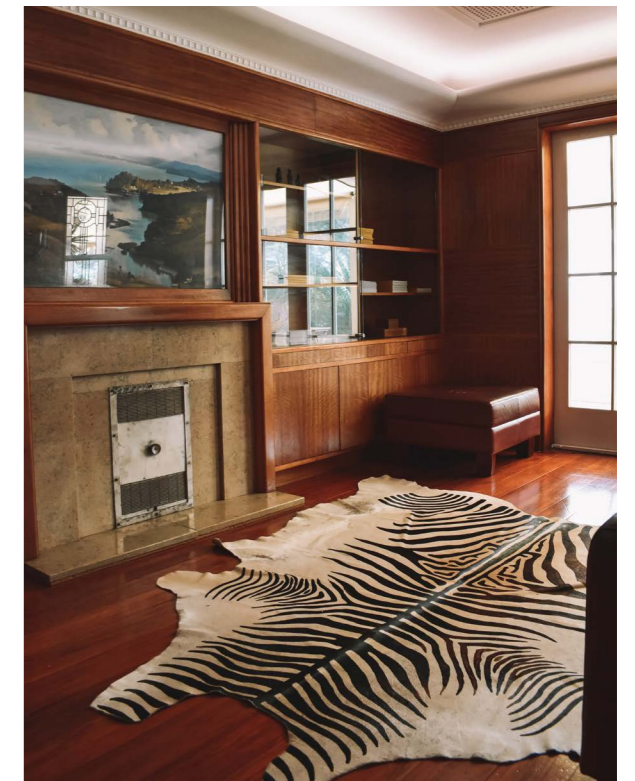

The Library