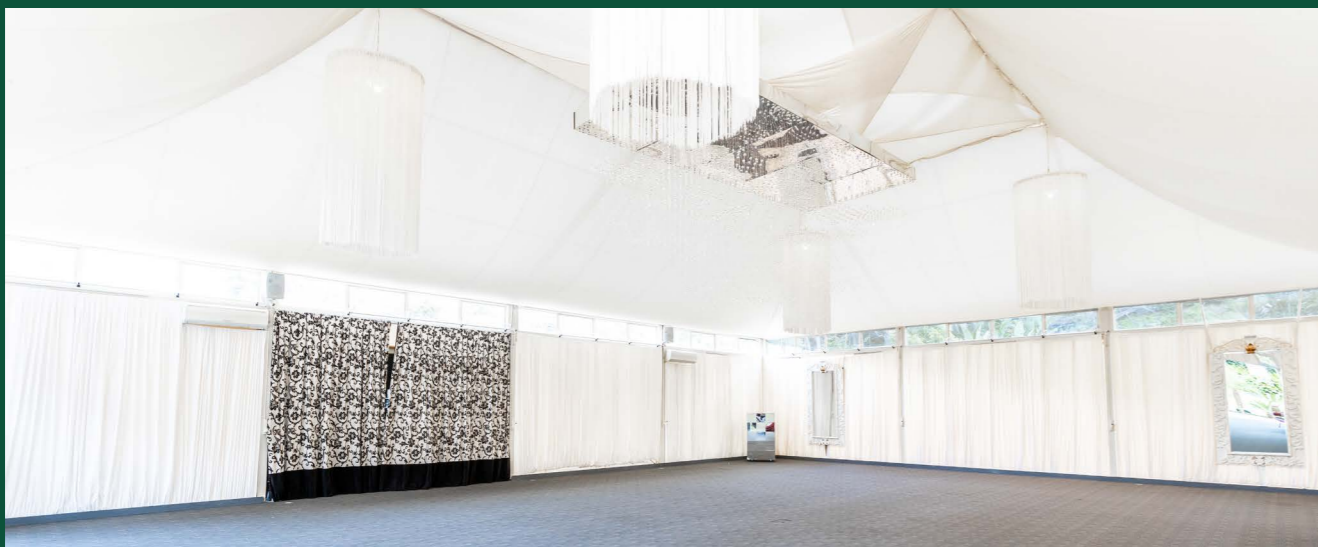

The Pavilion